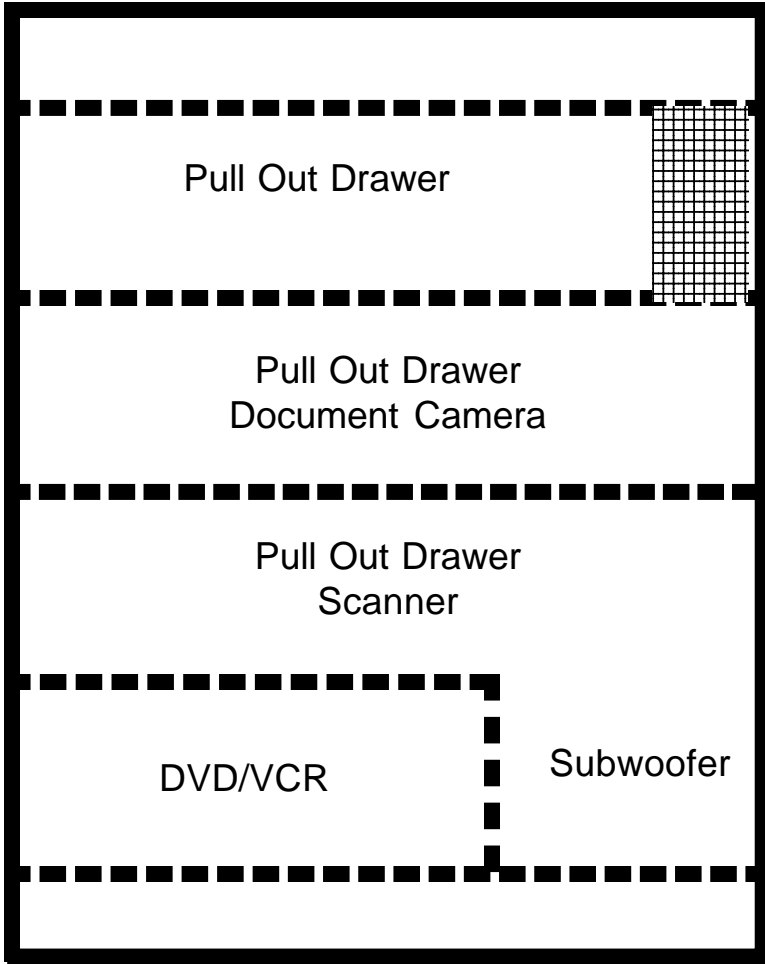

Front View

MEASUREMENTS

1 inch equals 6 inches

ELECTRICAL OUTLETS

- CPU
- Monitor
- DVD/VCR
- Document Camera
- Scanner
- Speakers
- Convertor Box
- Desk Lamp

Right Side View

Left Side View

MEASUREMENTS

1inch equals 6 inches

4 1/2 feet long x 2 1/2 feet tall

Student Side View

MEASUREMENTS

1 inch equals 6 inches

4 1/2 feet long x 2 feet wide

Table Top View

MEASUREMENTS

1 inch equals 6 inches