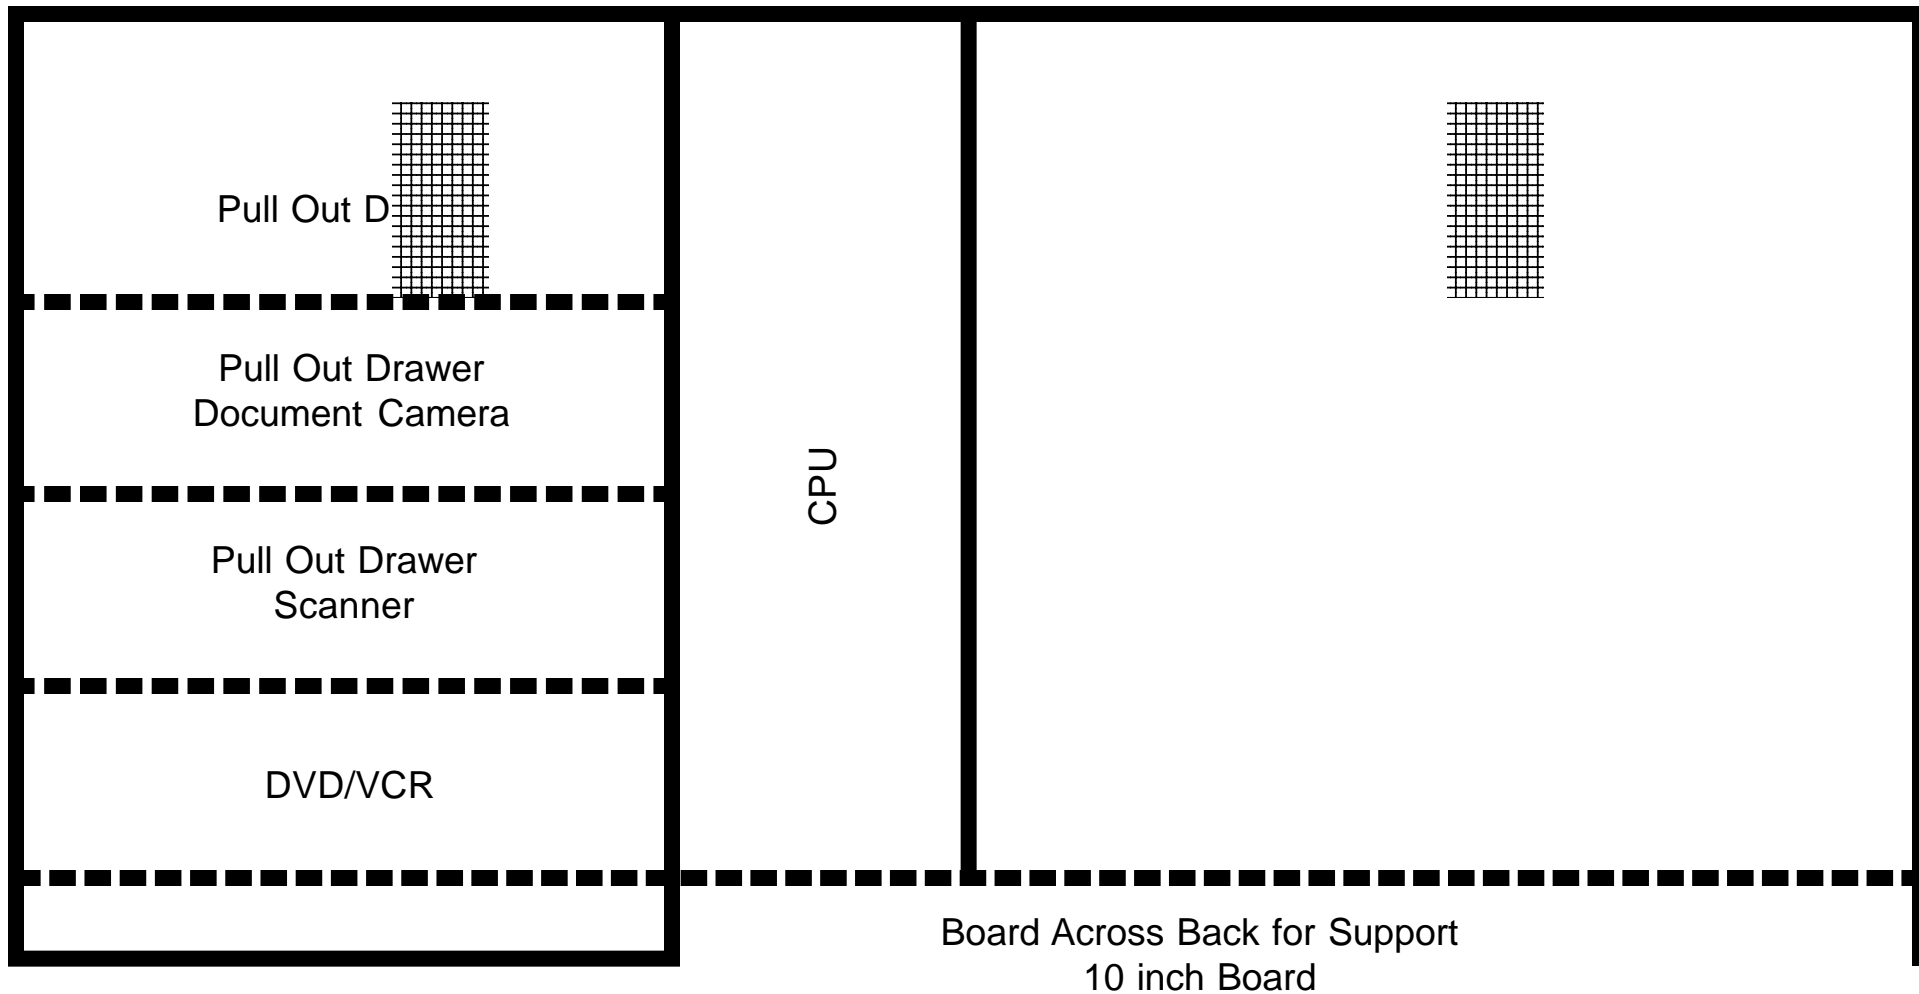

Front View

MEASUREMENTS

1 inch equals 6 inches

ELECTRICAL OUTLETS

- CPU
- Monitor
- DVD/VCR
- Document Camera
- Scanner
- Speakers
- Convertor Box
- Desk Lamp

Right Side View

Left Side View

MEASUREMENTS

1inch equals 6 inches

4 1/2 feet long x 2 1/2 feet tall

Student Side View

MEASUREMENTS

1 inch equals 6 inches

4 1/2 feet long x 2 feet wide

Table Top View

MEASUREMENTS

1 inch equals 6 inches